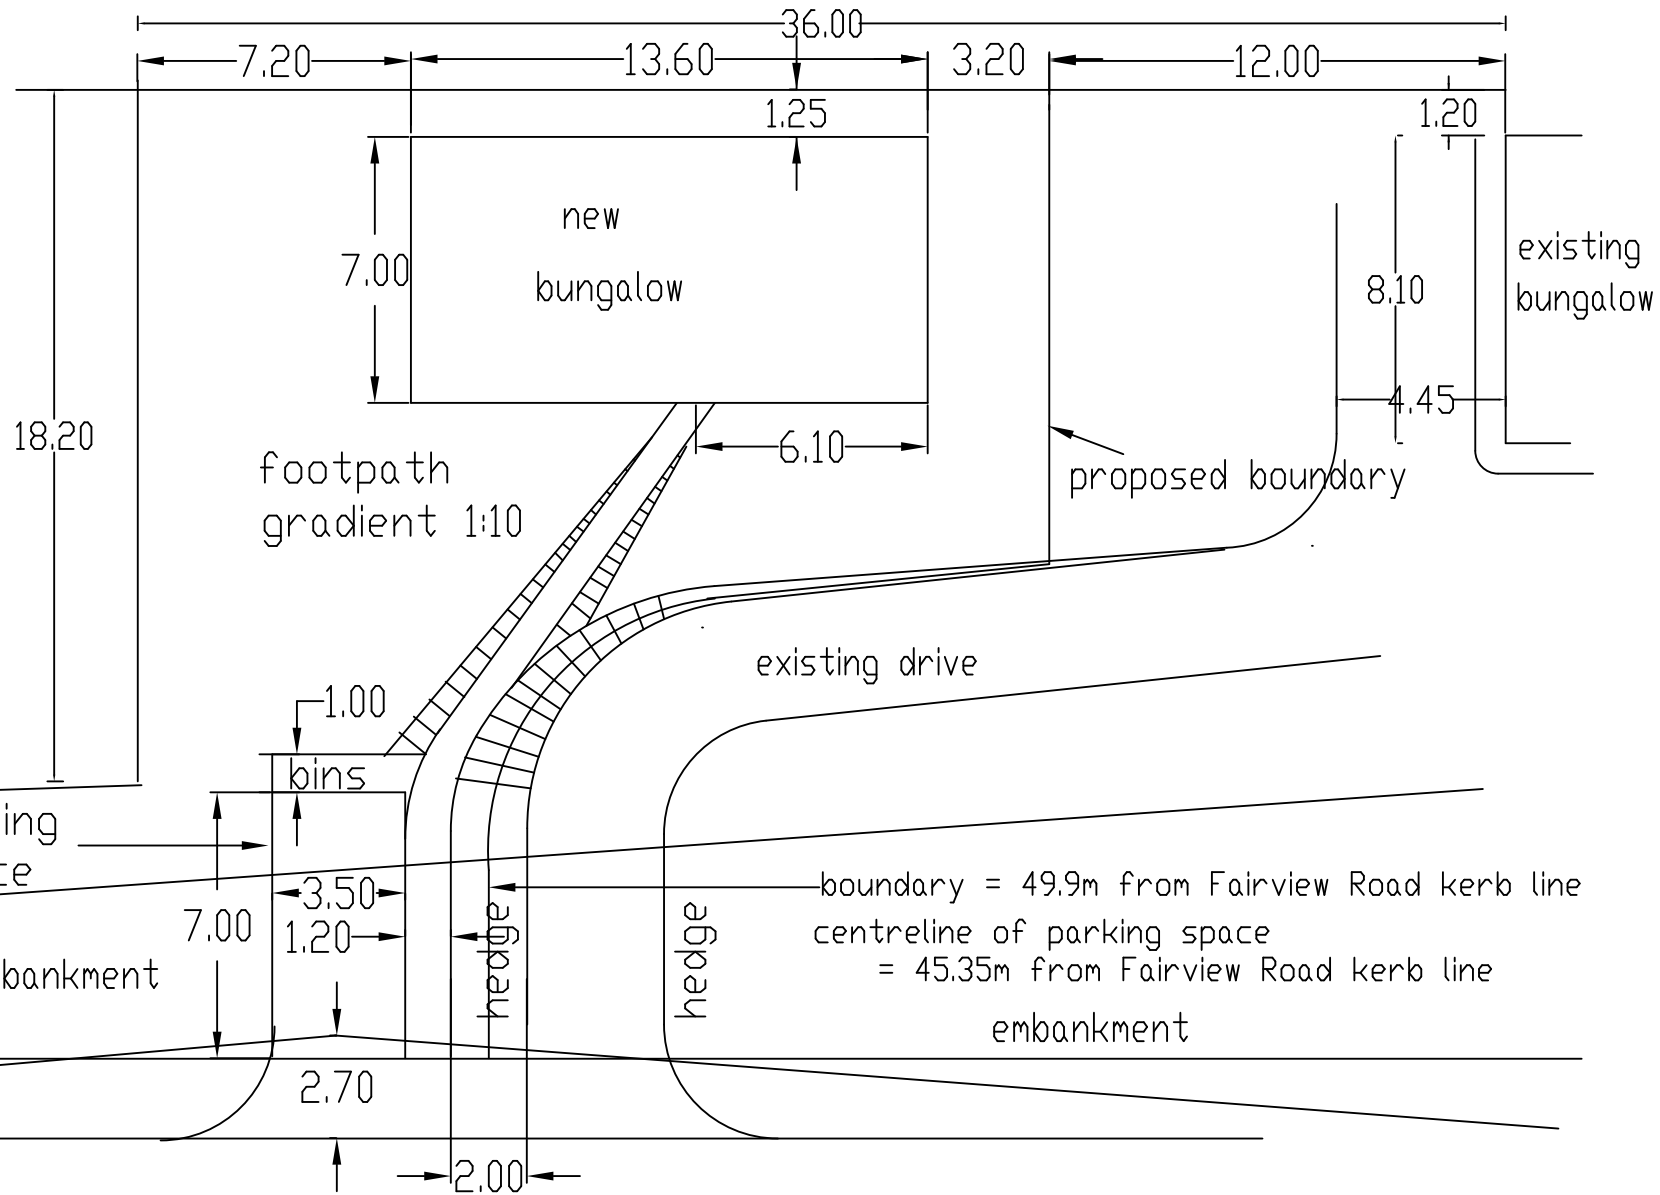

Proposed
bungalow site

David Stonebanks
siteplan-15.dwg

4 Nov 2012

scale 1:200

sightline to kerb edge near to Fairview Road