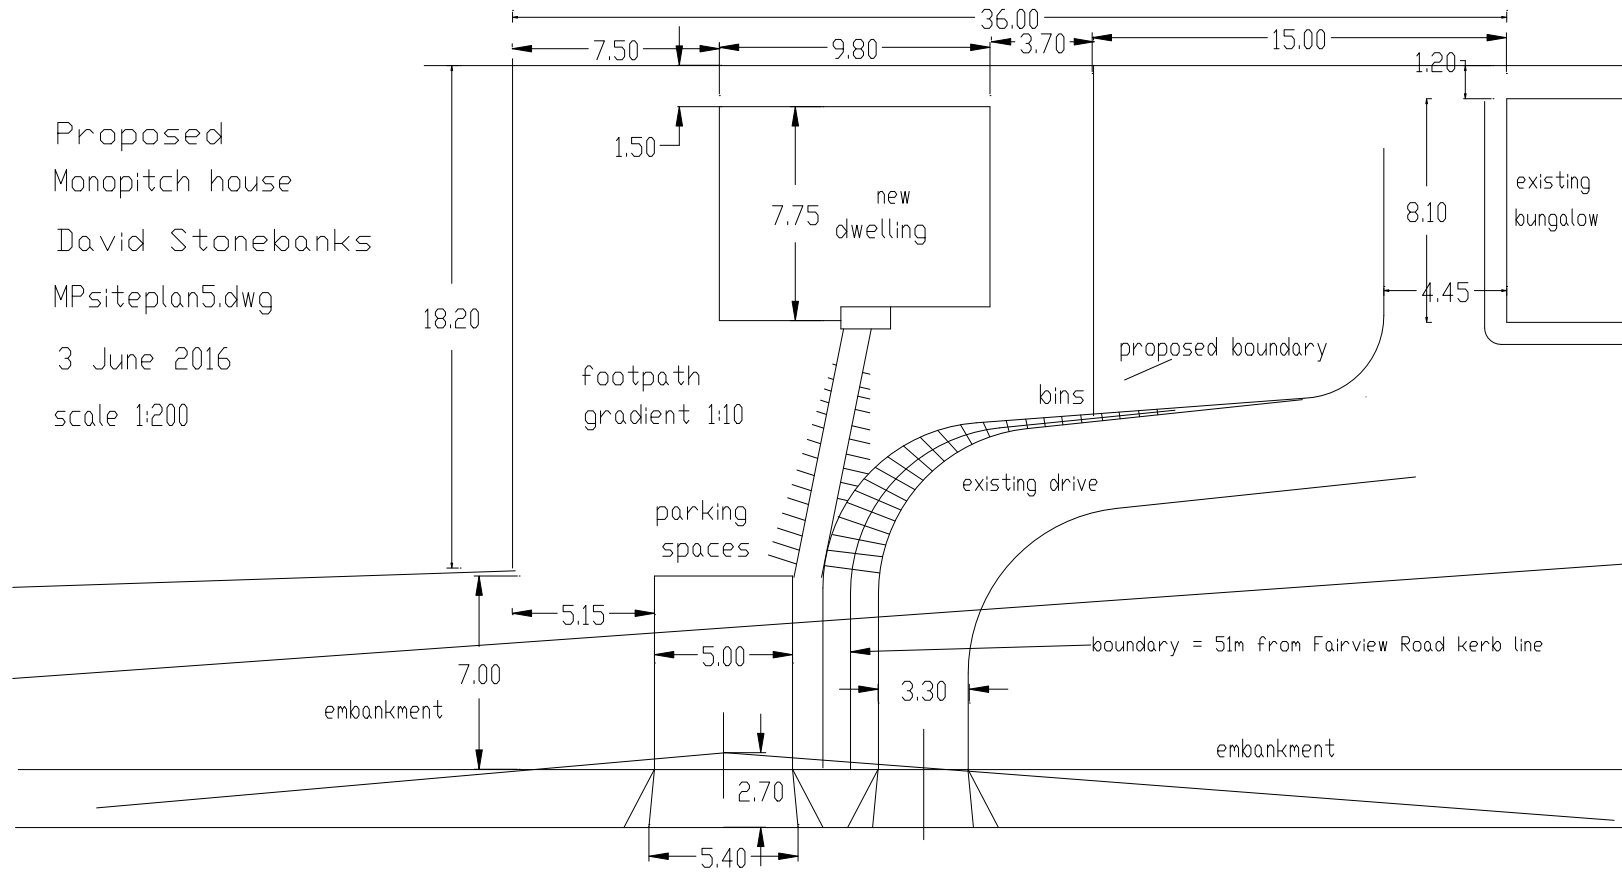

Proposed  
Monopitch house  
David Stonebanks  
MPsiteplan5.dwg  
3 June 2016  
scale 1:200

sightline to kerb edge near to Fairview Road