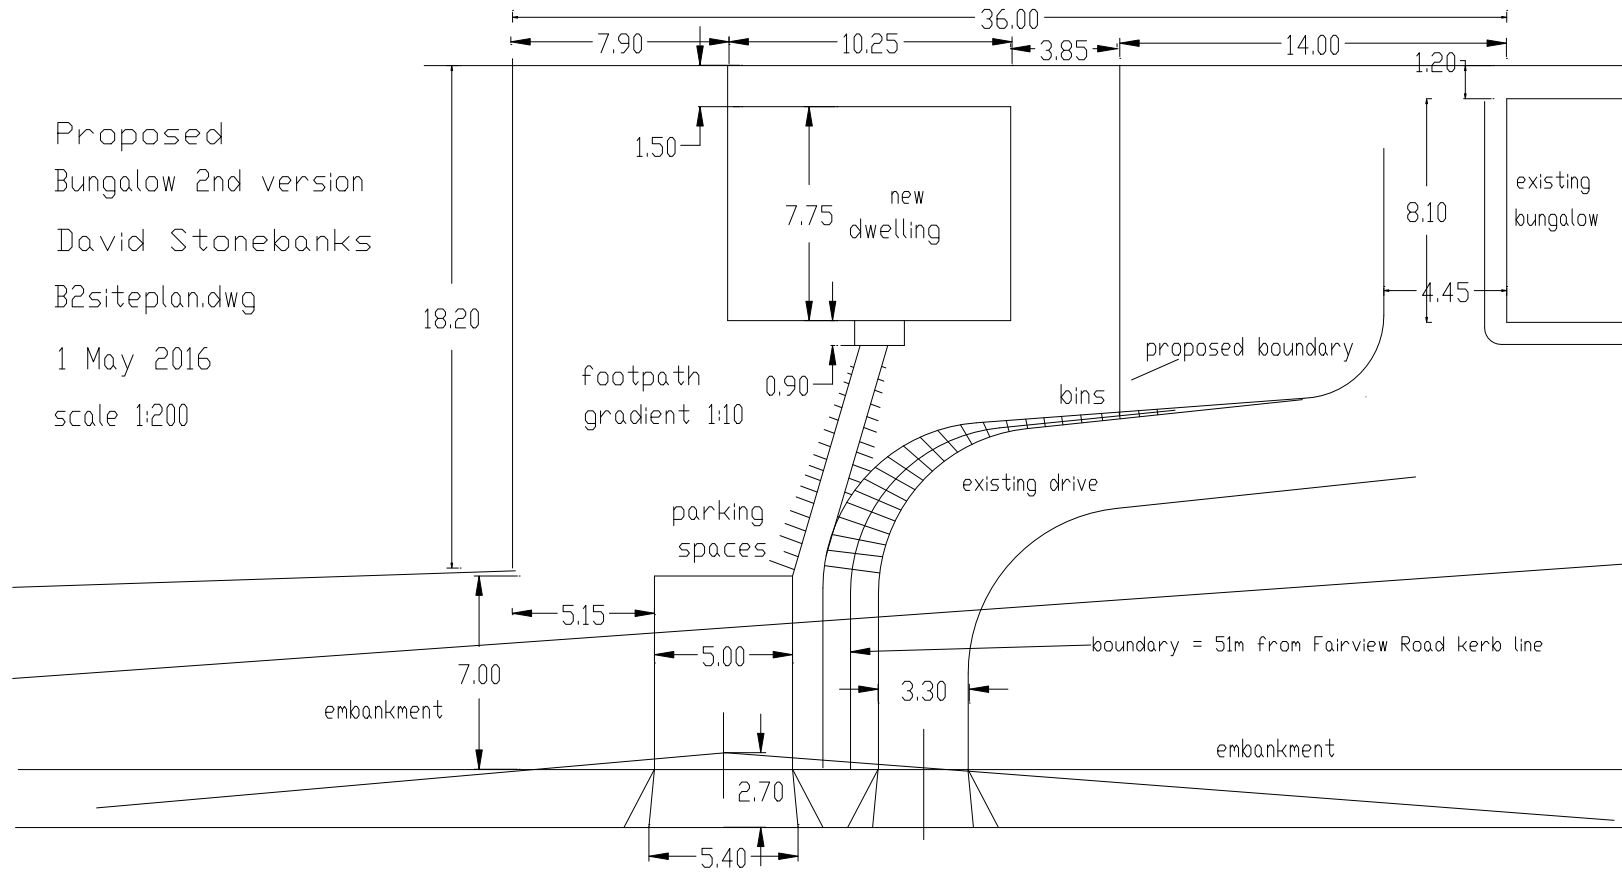

Proposed
Bungalow 2nd version
David Stonebanks
B2siteplan.dwg
1 May 2016
scale 1:200

sightline to kerb edge near to Fairview Road